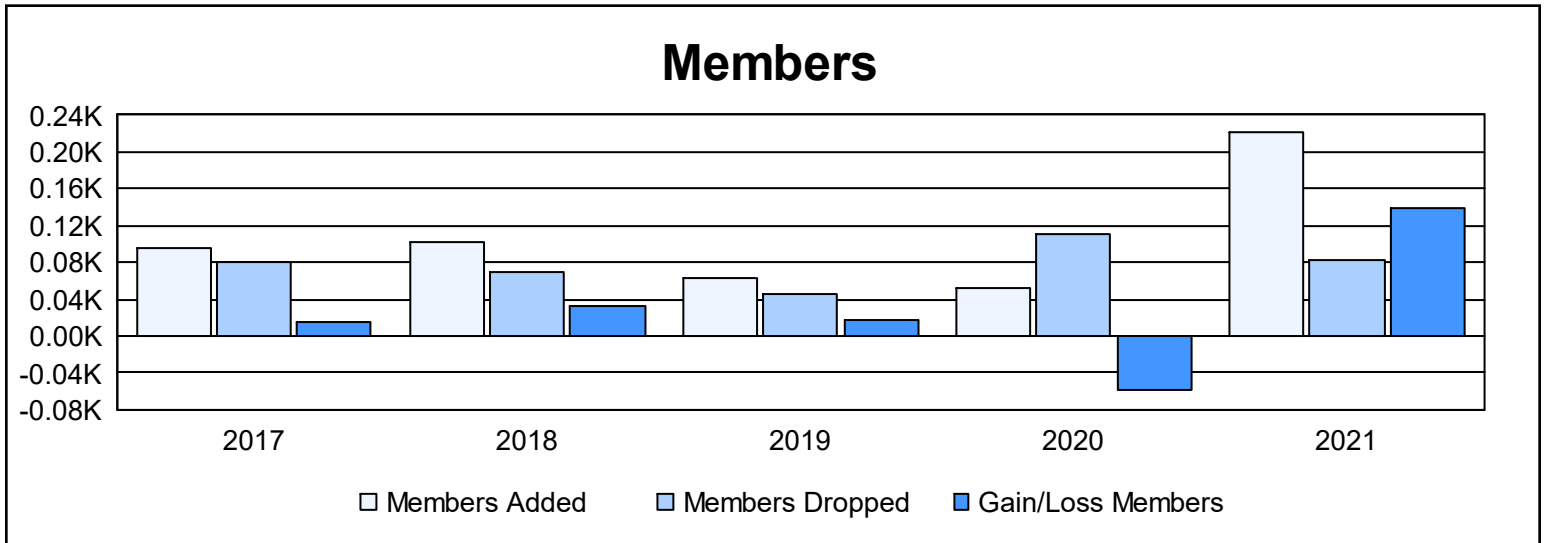

Year	New Clubs	Dropped Clubs	Gain/ Loss Clubs	New Members	Charter Members	Reinstate Members	Transfer Members	Total Member Added	Total Members Dropped	Gain/ Loss Members
2016-2017	0	2	-2	82	2	0	11	95	80	15
2017-2018	1	0	1	67	30	2	3	102	69	33
2018-2019	1	0	1	41	20	3	0	64	46	18
2019-2020	0	0	0	46	0	2	3	51	110	-59
2020-2021	1	2	-1	189	28	2	3	222	82	140
Average	1	1	0	85	16	2	4	107	77	29

Membership Composition June 2021 Cumulative

Gender Composition June 2021 Cumulative