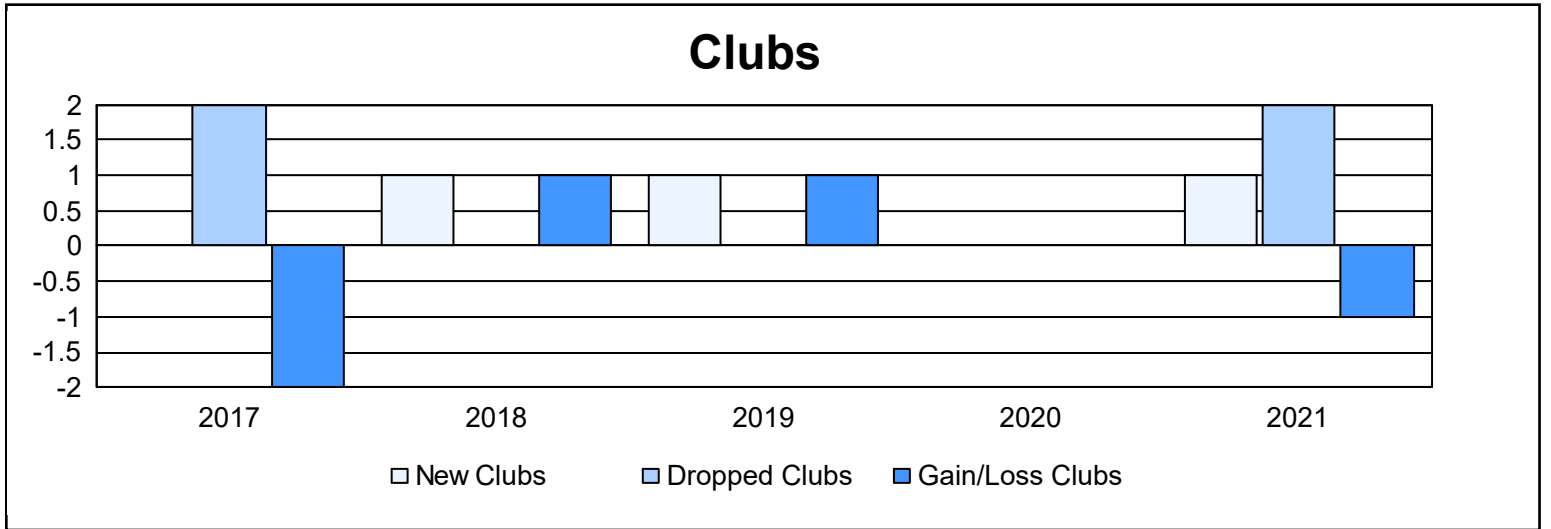

Year	New Clubs	Dropped Clubs	Gain/ Loss Clubs	New Members	Charter Members	Reinstate Members	Transfer Members	Total Member Added	Total Members Dropped	Gain/ Loss Members
2016-2017	0	2	-2	82	2	0	11	95	80	15
2017-2018	1	0	1	67	30	2	3	102	69	33
2018-2019	1	0	1	41	20	3	0	64	46	18
2019-2020	0	0	0	46	0	2	3	51	110	-59
2020-2021	1	2	-1	189	28	2	3	222	82	140
Average	1	1	0	85	16	2	4	107	77	29

Membership Composition June 2021 Cumulative

Gender Composition June 2021 Cumulative